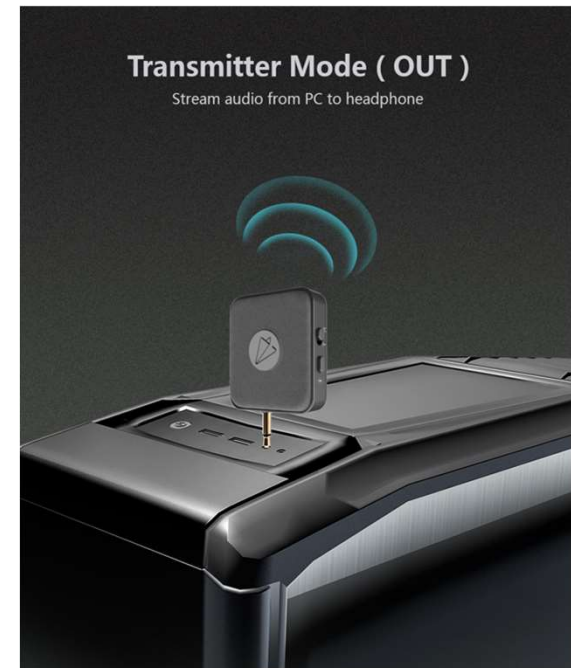

Audio Receiver (RX)